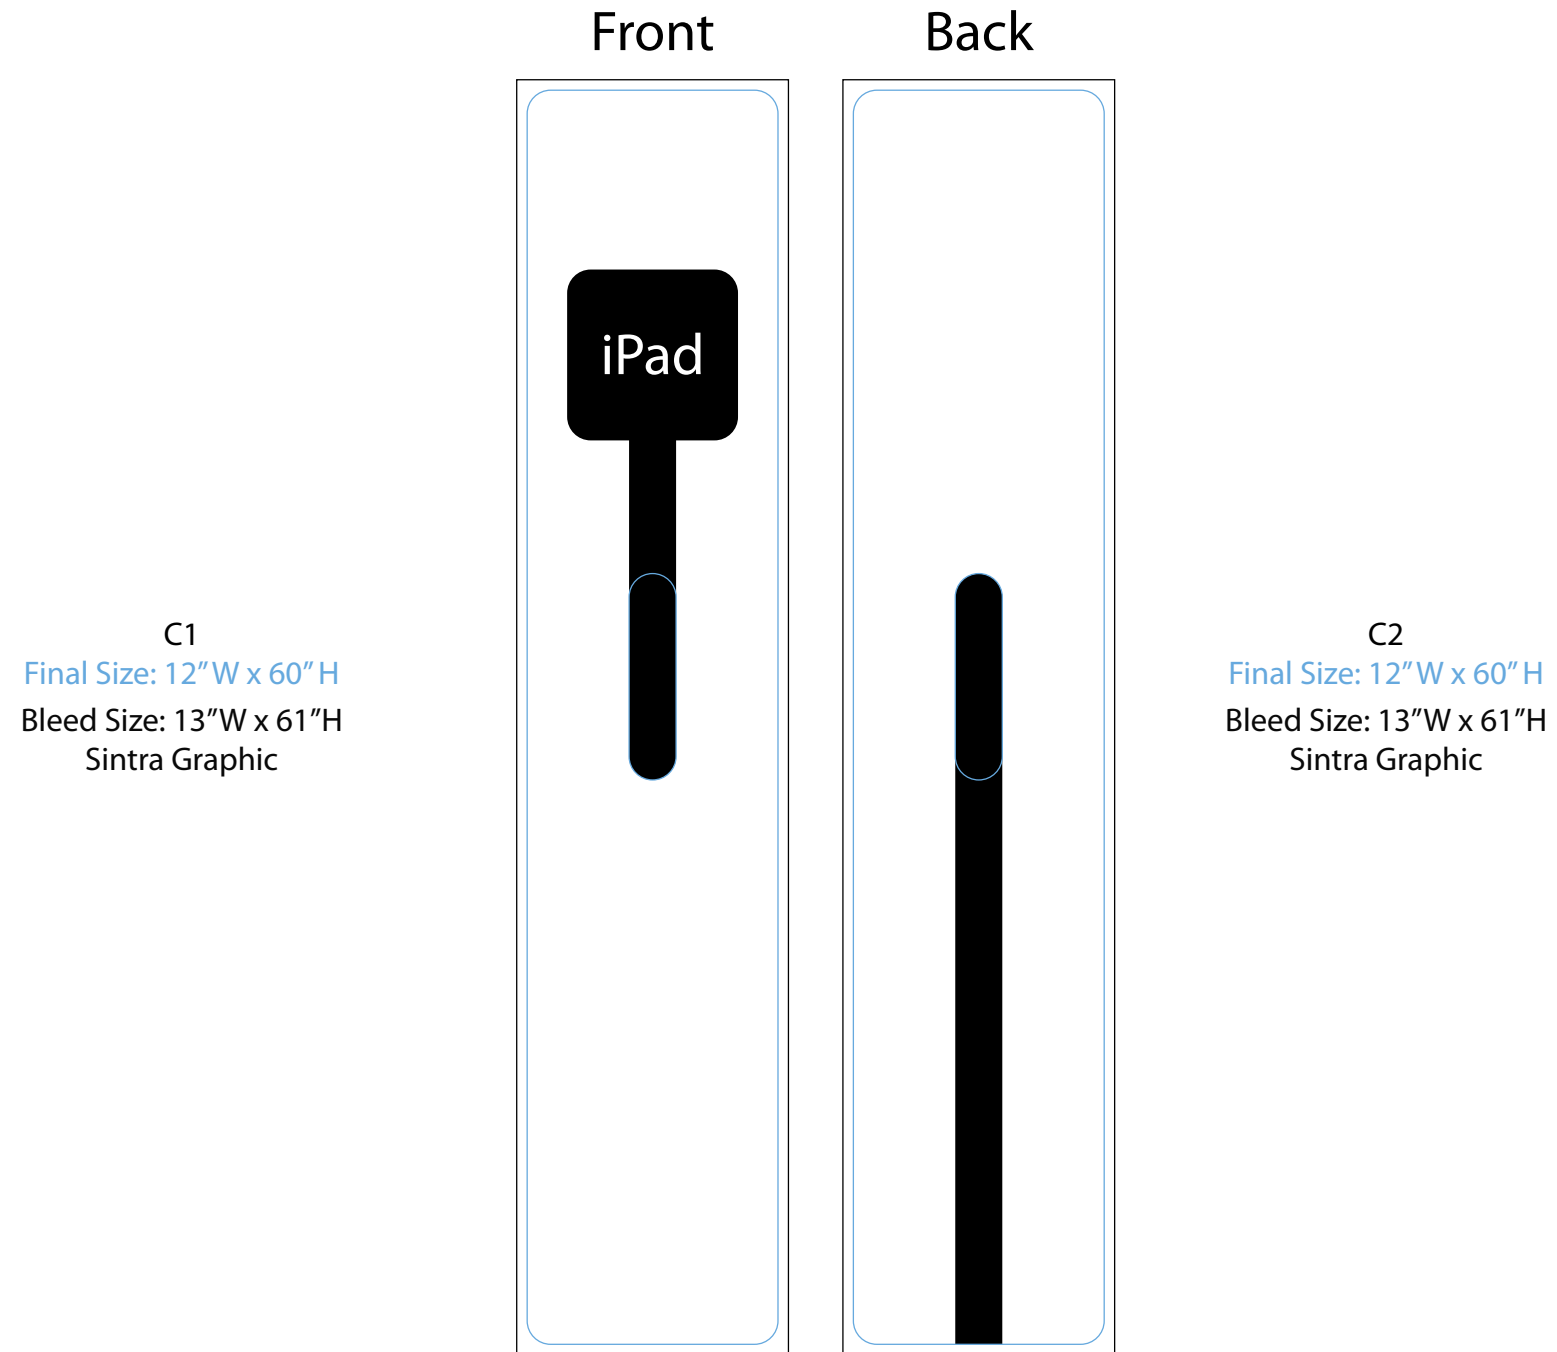

Graphic Template

OPTIONAL GRAPHICS - PLEASE ASK FOR PRICING

NOTE: All Raster Art (jpg, tiff,psd, png, etc.) must be at least 100 dpi at print size.
Standard kits are often customized. Please check with Customer Service to ensure that this template matches your specific job.